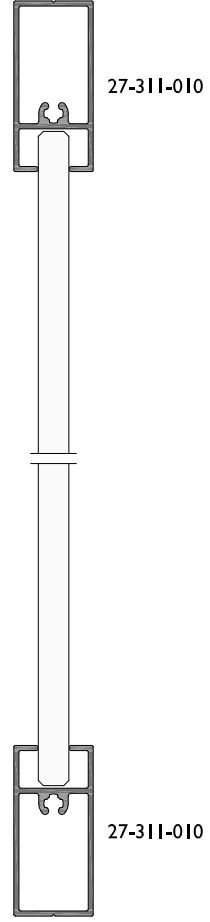

Bella Shower Cabin Series / Bella Duşa Kabin Seri