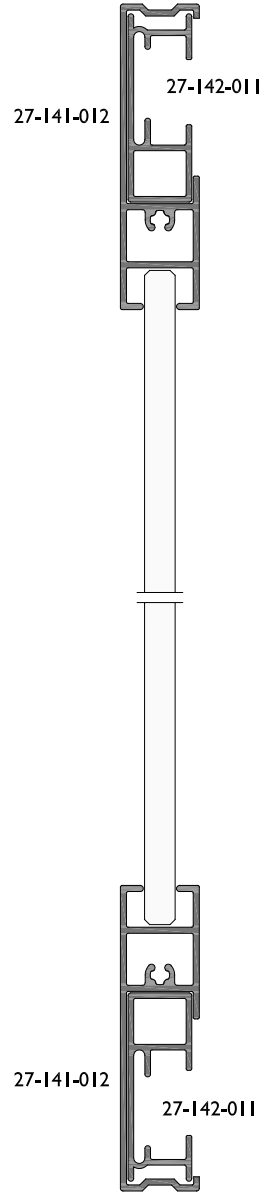

Bella Shower Cabin Series / Bella Duşa Kabin Seri